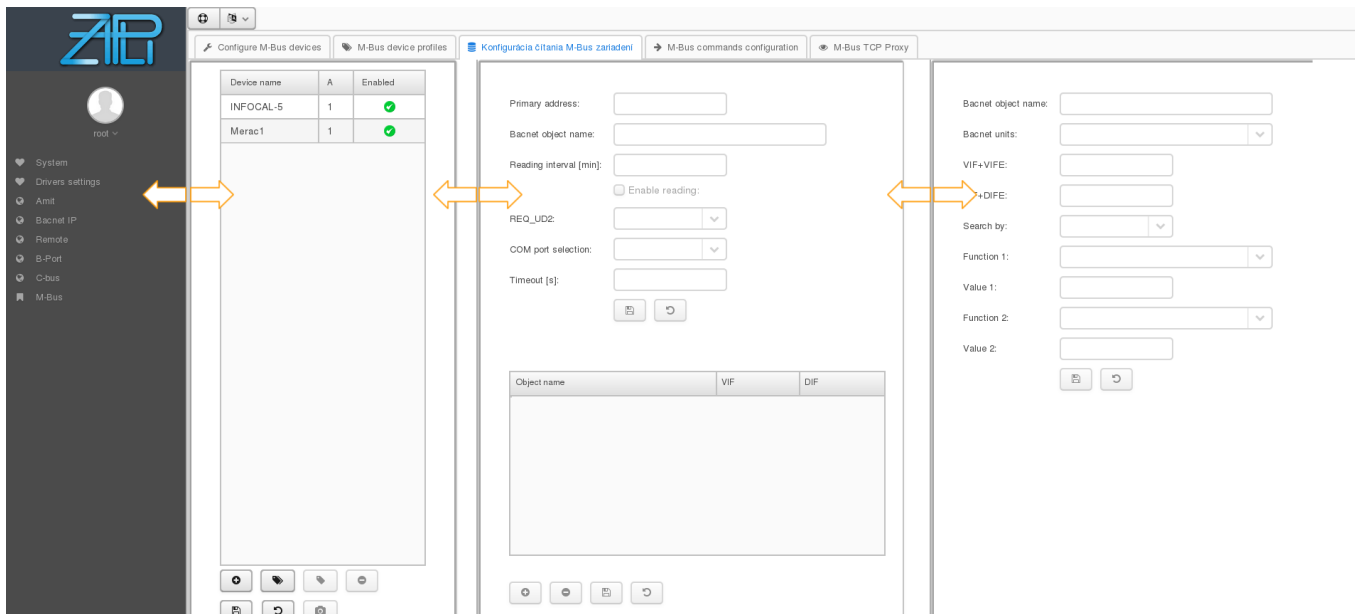

# Web interface

Web interface is optimized for screen resolution of 1920x1080.  
Configuration screens are made up of individual sliding panels that you can move with mouse as needed:

From: <https://wiki.apli.sk/> - **Wiki**