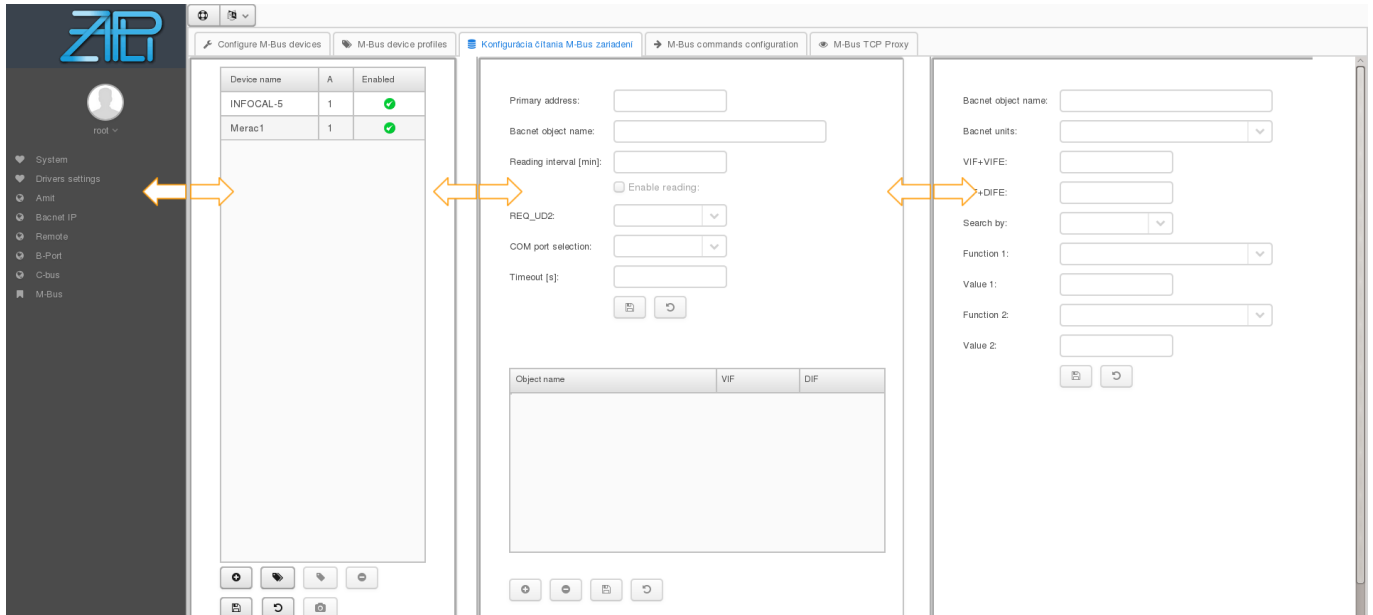

Web interface

Web interface is optimized for screen resolution of 1920x1080.

Configuration screens are made up of individual sliding panels that you can move with mouse as needed:

From: <https://wiki.apli.sk/> - **Wiki**

Permanent link: <https://wiki.apli.sk/doku.php?id=en:blacky-web>

Last update: **2018/02/23 22:29**